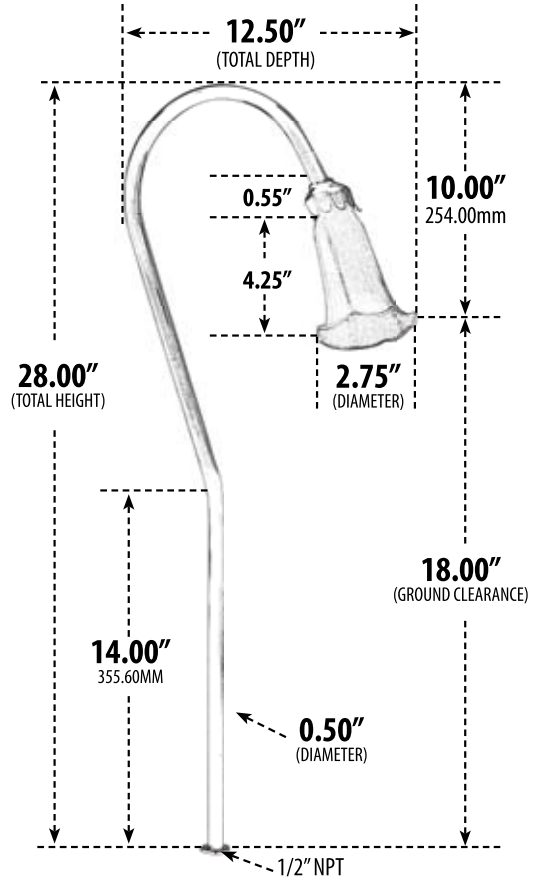

LV114

PATH, WALKWAY AND AREA LIGHT

- ▶ **Material:** Brass
- ▶ **Lens:** No Lens, Open Lamp
- ▶ **Lamp:** JC Bi-Pin Base (20W Maximum)
- ▶ **Flower Glass Globe Colors:** Yellow/Green, Blue/White, Green/White
- ▶ **1/2" NPT**
- ▶ **Ground Spike Included for Installation**
- ▶ **Connector Available:** P-CN01 (sold separately) See page 89
- ▶ **Available Finish:** Antique Brass, Antique Bronze, Acid Green
- ▶ **ETL Approved**

MODEL NUMBER	LAMP TYPE	ILLUMINANT TYPE	WATTS (W)	VOLTS (V)	LAMP(S) INCLUDED?
LV114-BLUE	JC	HALOGEN	20	12	YES
LV-LED114-BLUE	JC-LED	LED	2.5	12	YES
LV114-EVERGREEN	JC	HALOGEN	20	12	YES
LV-LED114-EVERGREEN	JC-LED	LED	2.5	12	YES
LV114-JUNGLE	JC	HALOGEN	20	12	YES
LV-LED114-JUNGLE	JC-LED	LED	2.5	12	YES