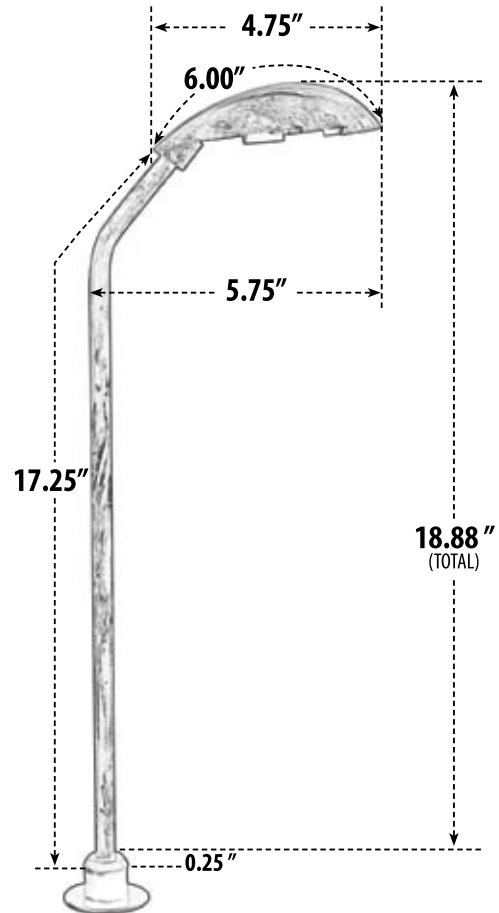

LV212

PATH, WALKWAY AND AREA LIGHT

- ▶ **Material:** Powder Coated Cast Aluminum
- ▶ **Lens:** No Lens, No Lamp
- ▶ **Lamp:** 93/1156 Single Contact Bayonet (21W Maximum)

MODEL NUMBER	LAMP TYPE	ILLUMINANT TYPE	WATTS (W)	VOLTS (V)	LAMP(S) INCLUDED?
LV212	93/1156	INCANDESCENT	21	12	YES

Pre-wired with UL Listed Direct Burial Wire/Cable

- ▶ **1/2" NPT**
- ▶ **Ground Spike Included for Installation**
- ▶ **Connector Available:** P-CN01 (sold separately) See page 89
- ▶ **Available Finish:** Black, Verde Green
- ▶ **ETL Approved**

Overall Dimensions:
18.88"H x 2.85"W x 5.75"D

Maximum Height: 18.88"
Width: 2.85"
Maximum Depth: 5.75"

Weight: 0.40 lbs
Approximate Wire Length: 28"
Box Dimensions:
18.00"H x 3.25"W x 2.13"D

DABMAR
LIGHTING