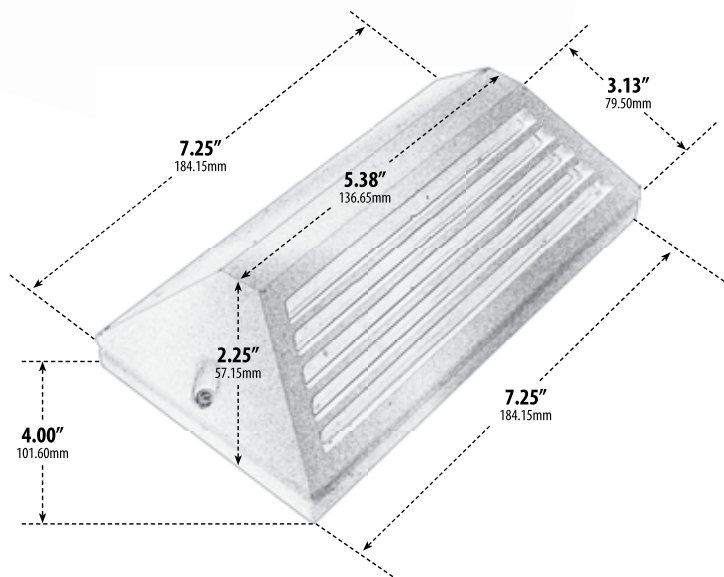

LV608

SURFACE MOUNT LOUVER BRICK, STEP, WALL AND DECK LIGHT

- ▶ **Material:** Powder Coated Cast Aluminum
- ▶ **Lens:** Frosted, Heat Resistant, Tempered Glass
- ▶ **Lamp:** JC Bi-Pin Base (20W Maximum)

MODEL NUMBER	LAMP TYPE	ILLUMINANT TYPE	WATTS (W)	VOLTS (V)	LAMP(S) INCLUDED?
LV608	JC	HALOGEN	20	12	YES
LV-LED608	JC-LED	18 LEDs	3.2	12	YES

- ▶ **Available Color:** Black, White, Bronze, Verde Green
- ▶ **Connector Available:** P-CN01 (sold separately) See page 89
- ▶ **ETL Approved**

Overall Dimensions:
4.00"H x 7.25"W x 2.25"D

Weight: 1.00 lbs
Approximate Wire Length: 6"
Box Dimensions: 7.63"H x 4.38"W x 2.75"D
Lamp Included

DABMAR
LIGHTING

DABMAR LIGHTING INCORPORATED

2140 Eastman Ave . Oxnard, CA 93030 . 805.604.9090 . f: 805.604.9050 . www.dabmar.com