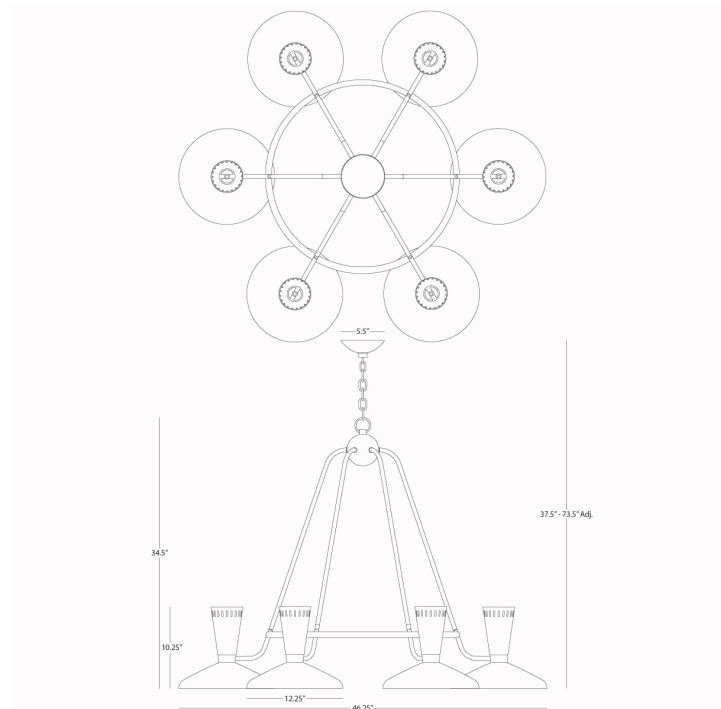

VORTEX

565

Chandelier

6 - 60W Max.

Bulb Type: A

Direct Wire

Modern Brass Finish

Matte Black Metal Shades

Susp. Hardware: 3 Ft. of Chain

Shown with G25 Gold Tipped Globe Bulbs SOLD

SEPARATELY (Style # BUL6G)

FINISH OPTION:

S565 - Polished Nickel

**** Available for Quick SHIP ****