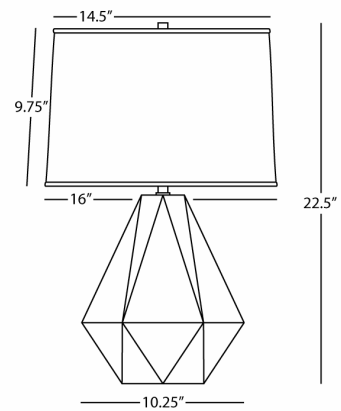

DELTA

946

Table Lamp

1-150W Max.

Bulb Type: A

Switch: 3-Way

Marine Blue Glazed Ceramic

Polished Nickel Accents

Oyster Linen Shade

See Delta/ Mason Table for Color Options

** Available for Quick SHIP **