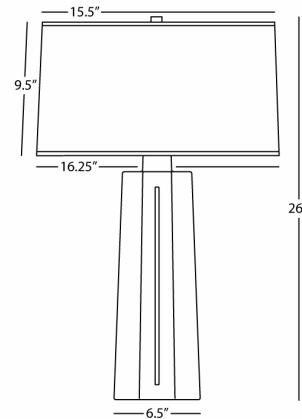

MASON

968

Table Lamp

1-150W Max.

Bulb Type: A

Switch: 3-Way

Oxblood Glazed Ceramic

Polished Nickel Accents

Oyster Linen Shade

See Delta/ Mason Table for Color Options

** Available for Quick SHIP **