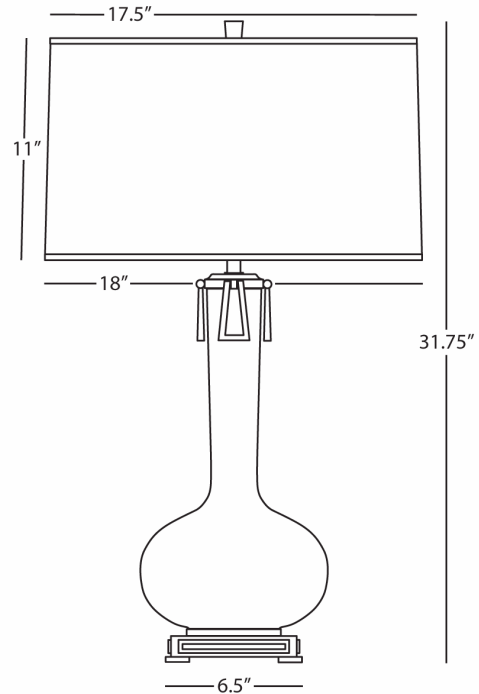

ATHENA

BB992

Table Lamp

1-150W Max.

Bulb Type: A

Switch: Hi-Lo Dimming

Baby Blue Glazed Ceramic

Cast Metal Base and Ring Details

Aged Brass Finish

Open Weave Heather Linen Shade

COLOR OPTIONS:

See Athena Table for Color Options

** Available for Quick SHIP **