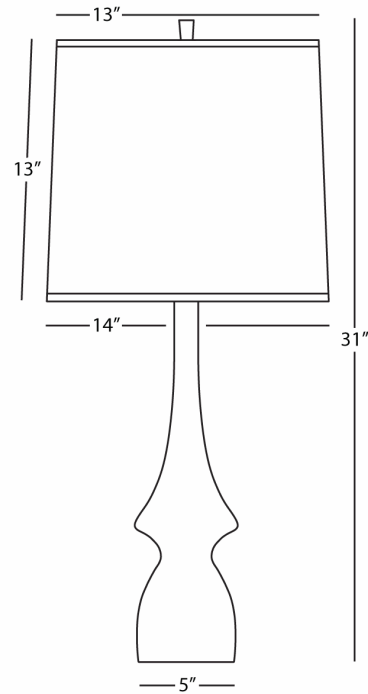

JASMINE

CF210

Table Lamp

1 - 150W Max.

Bulb Type: A

Switch: Hi-Lo Dimming

Coffee Glazed Ceramic

Oyster Linen Shade

See Jasmine Table for Color Options

** Available for Quick SHIP **