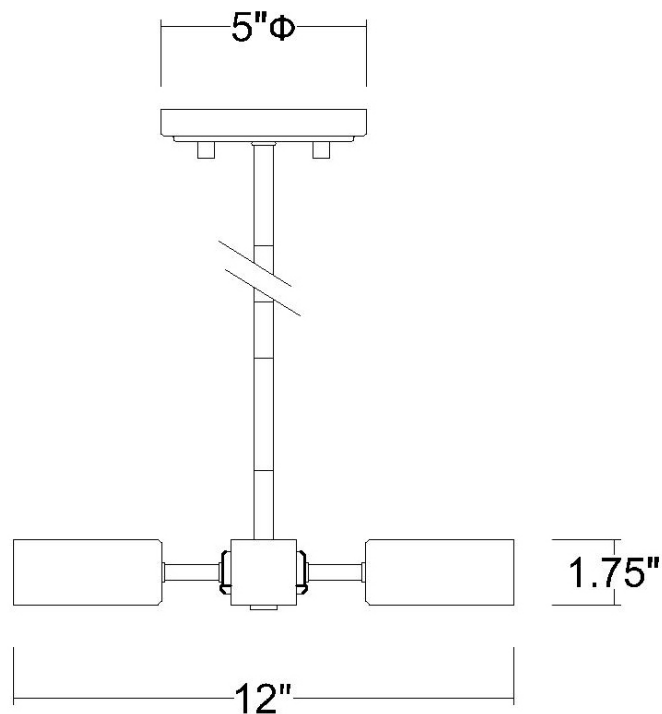

# TP60022AB

## PERRET 4-LIGHT PENDANT

<b>Description:</b>	Perret 4-Light Pendant
<b>Finish:</b>	Aged Brass
<b>Dimensions:</b>	12" W x 12" D x 1-3/4" H

**Bulbs:** 4-60W Med.

**Installed Weight:** 3.35 lbs.

**Certification:** cUL / dry location

*\*dimensions do not include bulbs*

<b>Material:</b>	Steel
<b>Shades:</b>	NA
<b>Glass:</b>	NA
<b>Canopy Dimensions:</b>	5" Dia.
<b>Chain/Wire:</b>	12' Wire
<b>Stems:</b>	3-12", 1-6", 1-3"
<b>Additional Finishes:</b>	NA