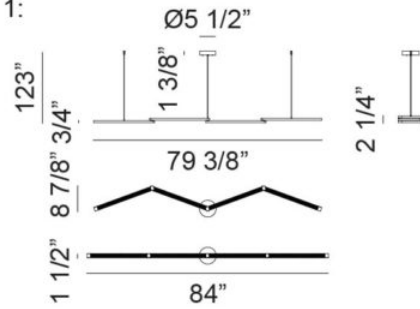

Option 1:

Option 2:

C39004BG

SPECIFICATION SHEET

Finish	Brushed Gold
Cord Color	Silver
Dimension	84"L x 1 3/8"W x 1 1/2"H
Lamping	4 x 10W LED 120V
Initial Lumen	4000
Deliver Lumen	3000
CRI(Ra)	90
LED Average Rated Life	50,000 hours
Color Temp	2700K, 3000K, 3500K, 4000K or 5000K
Canopy Color	Brushed Gold
Canopy Size	Ø5 1/2" x 1 3/8"H
Wire Length	120" Max.
Location	Dry
Warranty	5 years Warranty on LED Board