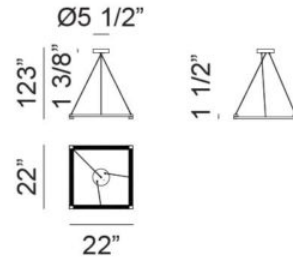

Option 1:

Option 2:

C39004BG

SPECIFICATION SHEET

Finish	Brushed Gold
Cord Color	Silver
Dimension	84"L x 1 3/8"W x 1 1/2"H
Lamping	4 x 10W LED 120V
Initial Lumen	4000
Deliver Lumen	3000
CRI(Ra)	90
LED Average Rated Life	50,000 hours
Color Temp	2700K, 3000K, 3500K, 4000K or 5000K
Canopy Color	Brushed Gold
Canopy Size	Ø5 1/2" x 1 3/8"H
Wire Length	120" Max.
Location	Dry
Warranty	5 years Warranty on LED Board