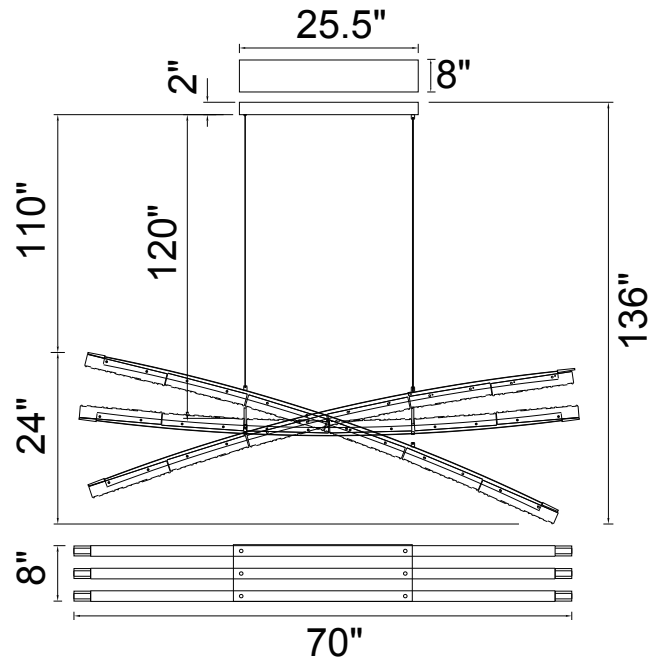

PROJECT: \_\_\_\_\_  
 FIXTURE TYPE: \_\_\_\_\_  
 LOCATION: \_\_\_\_\_  
 CONTACT/PHONE: \_\_\_\_\_

Item	1710P70-3-624
Collection	SABER
Category	Chandelier
Finish	Brass
Glass	Clear
Crystal	-----
Acrylic	-----

Shade Color	-----
Min Assembled Height	26"
Max Assembled Height	136"
Width	70"
Length	8"
Extension Wall Mounts	-----
Input	120V AC,60HZ,AC

Lumens	5616
Light Source	LED
Bulb Info.	108W
Included	-----
Dimmable	Yes
Colour Temp	3000K
Weight	56 Lbs