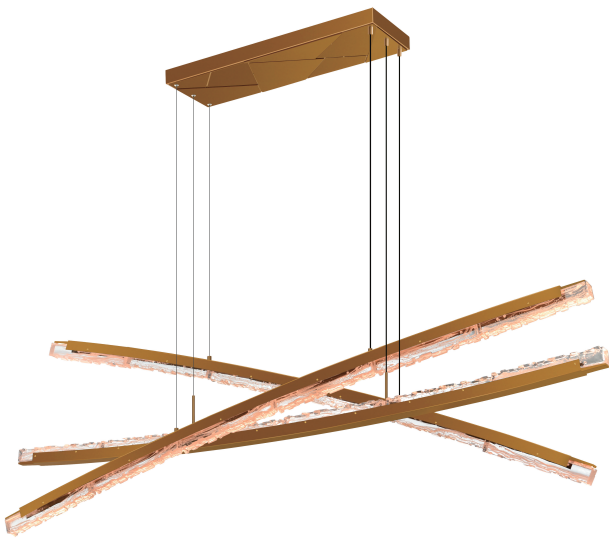

PROJECT: \_\_\_\_\_  
 FIXTURE TYPE: \_\_\_\_\_  
 LOCATION: \_\_\_\_\_  
 CONTACT/PHONE: \_\_\_\_\_

Item	1710P70-3-624
Collection	SABER
Category	Chandelier
Finish	Brass
Glass	Clear
Crystal	-----
Acrylic	-----

Shade Color	-----
Min Assembled Height	26"
Max Assembled Height	136"
Width	70"
Length	8"
Extension Wall Mounts	-----
Input	120V AC,60HZ,AC

Lumens	5616
Light Source	LED
Bulb Info.	108W
Included	-----
Dimmable	Yes
Colour Temp	3000K
Weight	56 Lbs