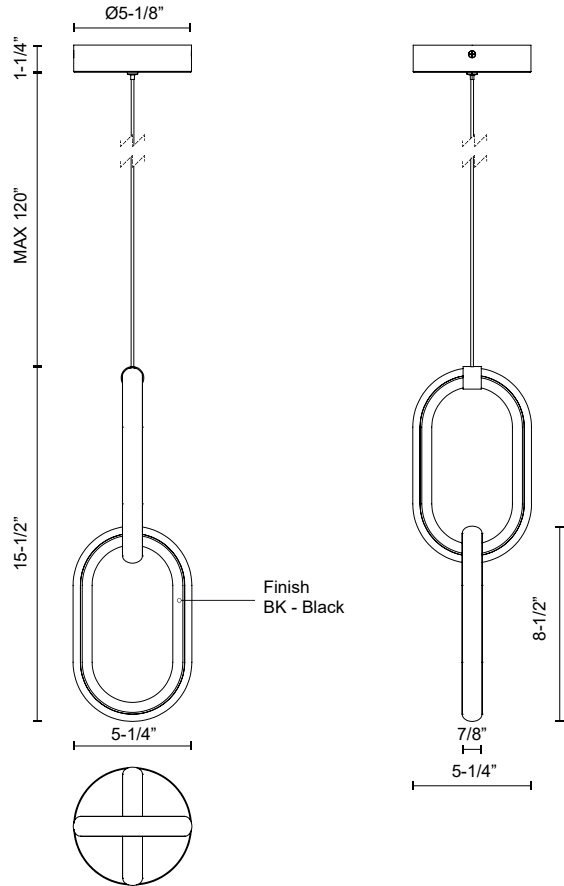

AIREN PD92615-UNV

PENDANTS

PROJECT

PD92615-BK-UNV
Black

SPECIFICATION DETAILS

Fixture Dimensions	L5-1/4" x W5-1/4" x H15-1/2"
Light Source	LED with DC Driver
Wattage	20W
Total Lumens	1600lm
Delivered Lumens	1161lm
Voltage	120-277V
Color Temperature	3000K
CRI (Ra)	90CRI
Optional Color Temps	2700K - 5000K Available, Minimum Order Quantities Apply
LED Rated Life	50,000 hours
Dimming	100% - 10%, TRIAC or ELV Dimmer (Not Included)
Diffuser Details	White Silicone
Adjustable	Yes
Wire Length	120" Max
Wire Type	Black
Minimum Hang Height	20"
Sloped Ceiling Adaptable	Yes
Location	Dry
Illumination Direction	Up/Down
CEC Title 24 JA8	Yes, JA8-2022
Canopy Dimensions	D5-1/8" x H1-1/4"
Paint Finish	BK02
Material	Aluminum + Polymeric Material

* For custom options, consult factory for details.

* For warranty information, please visit www.kuzcolighting.com/warranty

DESCRIPTION

The sophistication and elegance of jewelry are at the heart of the Airen Collection. This sleek chain link design comprises interlocking ovals with LEDs around the exterior. With 360-degree illumination, the Airen family immediately ignites a room with both light and personality.