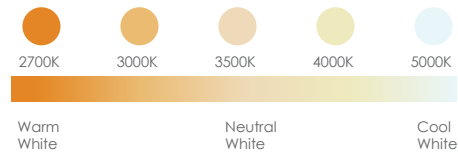

## SPECIFICATIONS

INPUT VOLTAGE	120V AC
WATTAGE	15 W
LUMENS	1000 Lm
EFFICACY	67 Lm/W
CRI	90+
BEAM ANGLE	38°
DIMMING <sup>1</sup>	TRIAC Dimming
CUT-OUT	Round: 2-7/8"   Square: 2-7/8" x 2-7/8"

RATINGS	IC, Airtight
ENVIRONMENT	Indoor - Wet
CERTIFICATIONS	cETLus, T24 Compliant
LUMEN MAINTENANCE	50,000 hours
INCLUDES	Remote driver
REQUIRED	Round or square mud-in flange
OPTIONAL	RLH-23354-NC-UNI for round mud-in flange only
WARRANTY <sup>2</sup>	5 years

## PERFORMANCE

CCT selectable via switch on heatsink

COLOR TEMPERATURE <sup>3</sup>	LUMEN <sup>4</sup>	WATTAGE	EFFICACY	CRI
SW5 (27/30/35/40/50K) <sup>5</sup>	1000 Lm	15 W	67 Lm/W	90+

<sup>3</sup> CCT within +/-10%  
<sup>5</sup> Switchable CCT