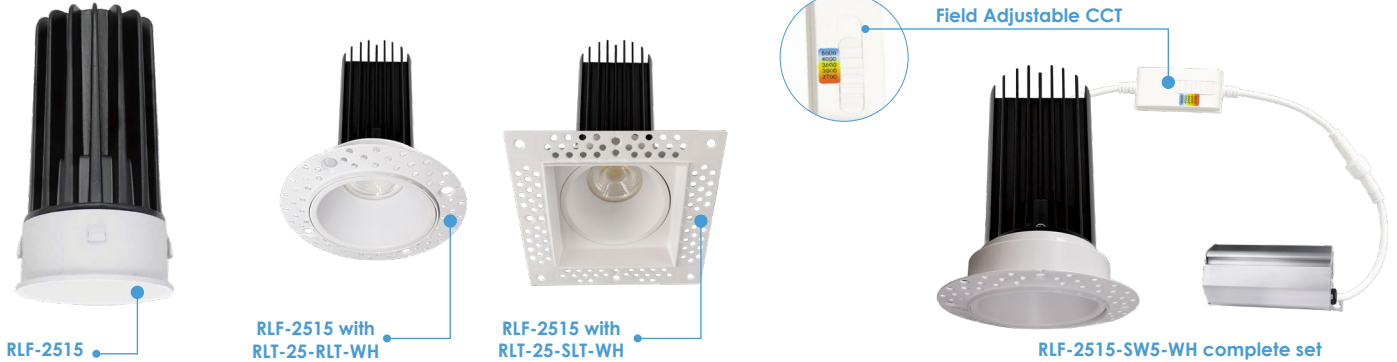

# RLF-2515

2" LED MINIATURE TRIMLESS  
RECESSED DOWNLIGHTS

Fixture Type
Project
Notes

LED Miniature Trimless Recessed Downlight series is designed for residential and commercial applications. With optional contemporary trimless look and remote driver included. Housing is not required for remodel applications, includes mud-in flange in round, and square options is sold separately. 5-level field selectable color temperature is available.

120V AC	TRIAC DIMMABLE	RECESSED TRIMLESS	IC RATED	AIRTIGHT	2 7/8" ROUND CUT-OUT 2 7/8" x 2 7/8" SQUARE CUT-OUT	WET INDOOR	<b>L70</b> 50,000 HOURS	<b>5 YEAR</b> WARRANTY	cETLus Intertek	T24 California TITLE 24 JAN-2019 COMPLIANT
---------	----------------	-------------------	----------	----------	--	------------	----------------------------	---------------------------	-----------------	--

## SPECIFICATIONS

INPUT VOLTAGE	120V AC
WATTAGE	15 W
LUMENS	1000 Lm
EFFICACY	67 Lm/W
CRI	90+
BEAM ANGLE	38°
DIMMING <sup>1</sup>	TRIAC Dimming
CUT-OUT	Round: 2-7/8"   Square: 2-7/8" x 2-7/8"

RATINGS	IC, Airtight
ENVIRONMENT	Indoor - Wet
CERTIFICATIONS	cETLus, T24 Compliant
LUMEN MAINTENANCE	50,000 hours
INCLUDES	Remote driver
REQUIRED	Round or square mud-in flange
OPTIONAL	RLH-23354-NC-UNI for round mud-in flange only
WARRANTY <sup>2</sup>	5 years